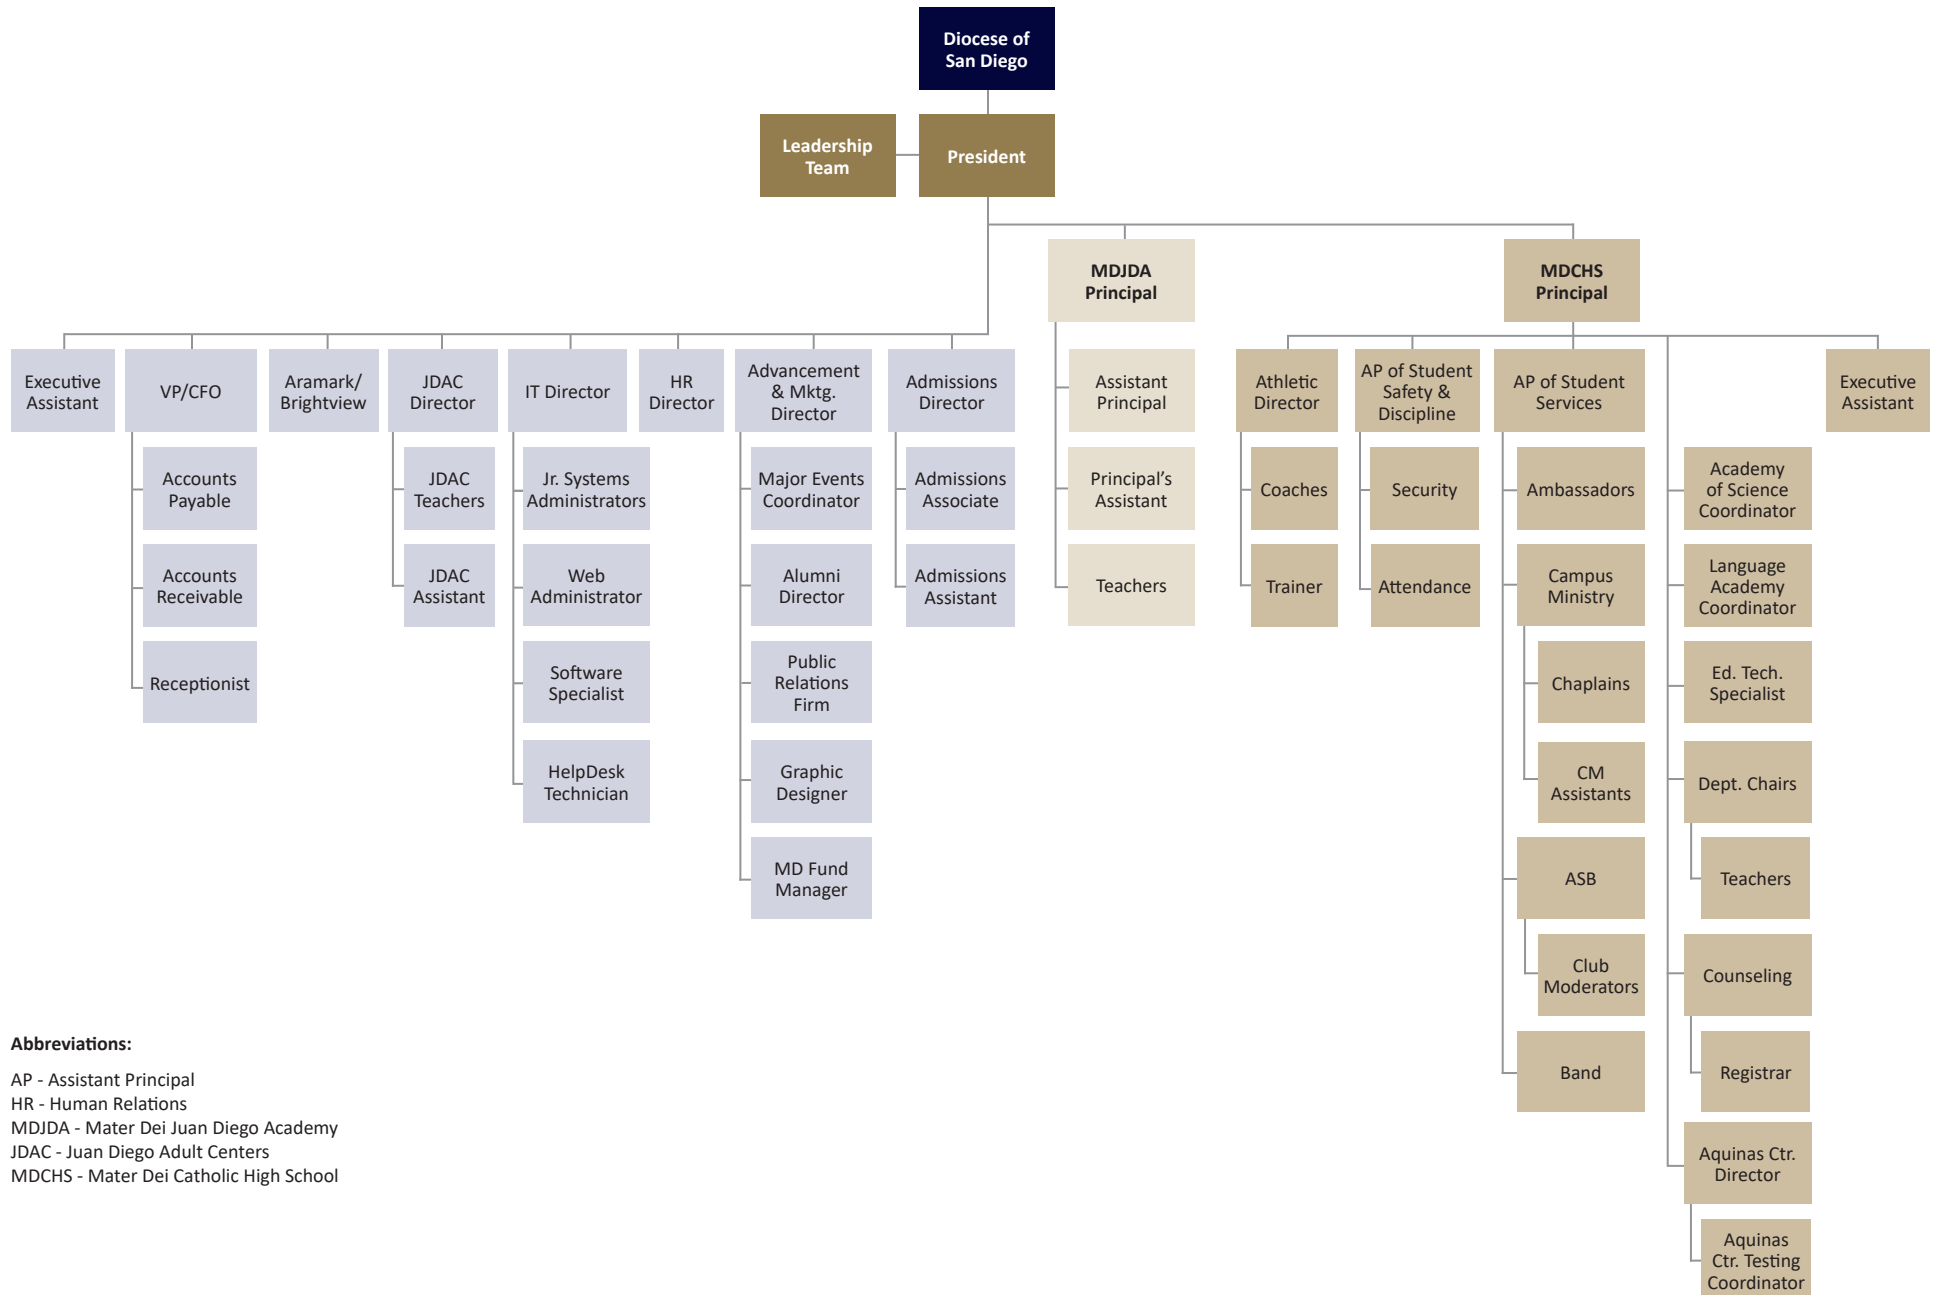

MATER DEI ORGANIZATIONAL CHART

Abbreviations:

- AP - Assistant Principal
- HR - Human Relations
- MDJDA - Mater Dei Juan Diego Academy
- JDAC - Juan Diego Adult Centers
- MDCHS - Mater Dei Catholic High School